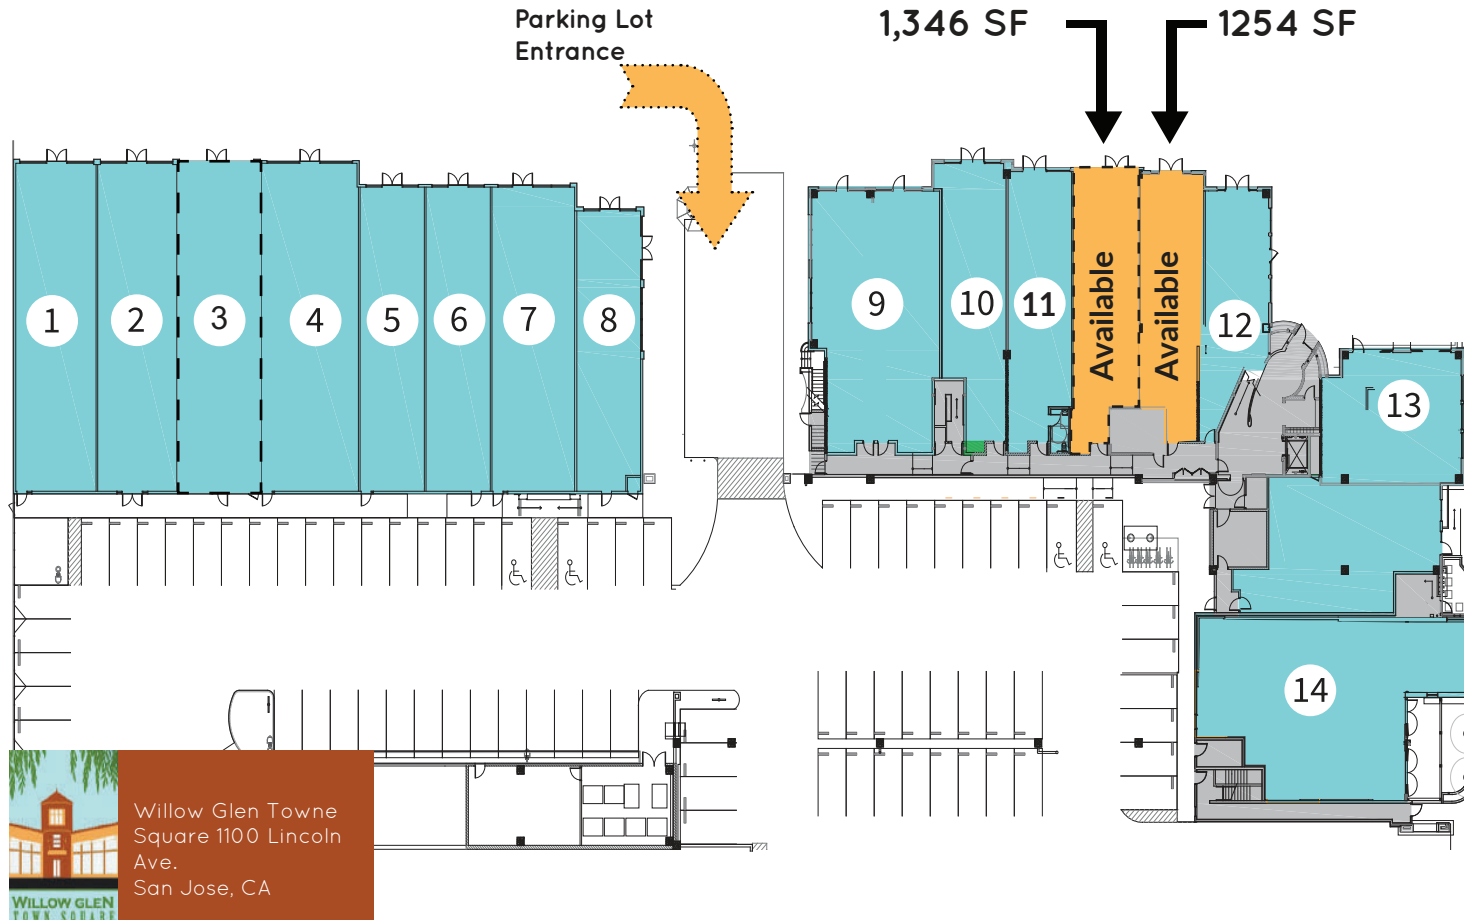

WILLOW GLEN TOWN SQUARE

Retail Space Available

Leasing Contact: James Martin | info@willowglentownsquare.com | 408-298-8133

Now Leasing

- Available: 1,346 & 1,254 SF
- Prime Lincoln Ave Location in the Heart of Willow Glen
- Private, on- site Parking Facility with Optional Valet